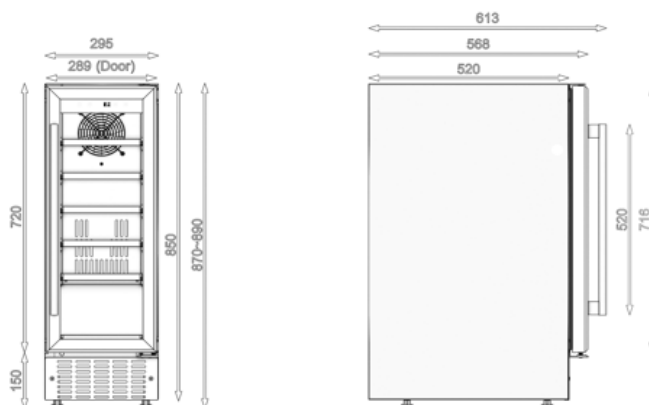

Appliance Data Sheet

Product Type	Wine Cooler
Product Code	WRWC30BK
	Product Description
	30cm Single Zone Wine Cooler
	

Features / Specification

Barcode	8422248615143
Colour	Black Door
Wine Cooler Width	300mm
Bottle Capacity	18
Auto Defrost	Yes
Internal Light	LED Interior Light
LED Display	Yes
Controls	Touch LED Control
Noise Level	40dB
Adjustable Digital Thermostat	Yes
Temperature Range °C	5-22°C
Cooling System	Compressor Technology
Maximum Load	0.55A / 85W
Adjustable Feet	Yes
Shelf Type	Wooden Shelves

Dimensions & Technical Information

Product Dimensions width x depth x height	295x570x870 mm
Packed Dimensions width x depth x height	325x630x910 mm
Product Weight (kg)	32kg Packed / 30kg Unpacked